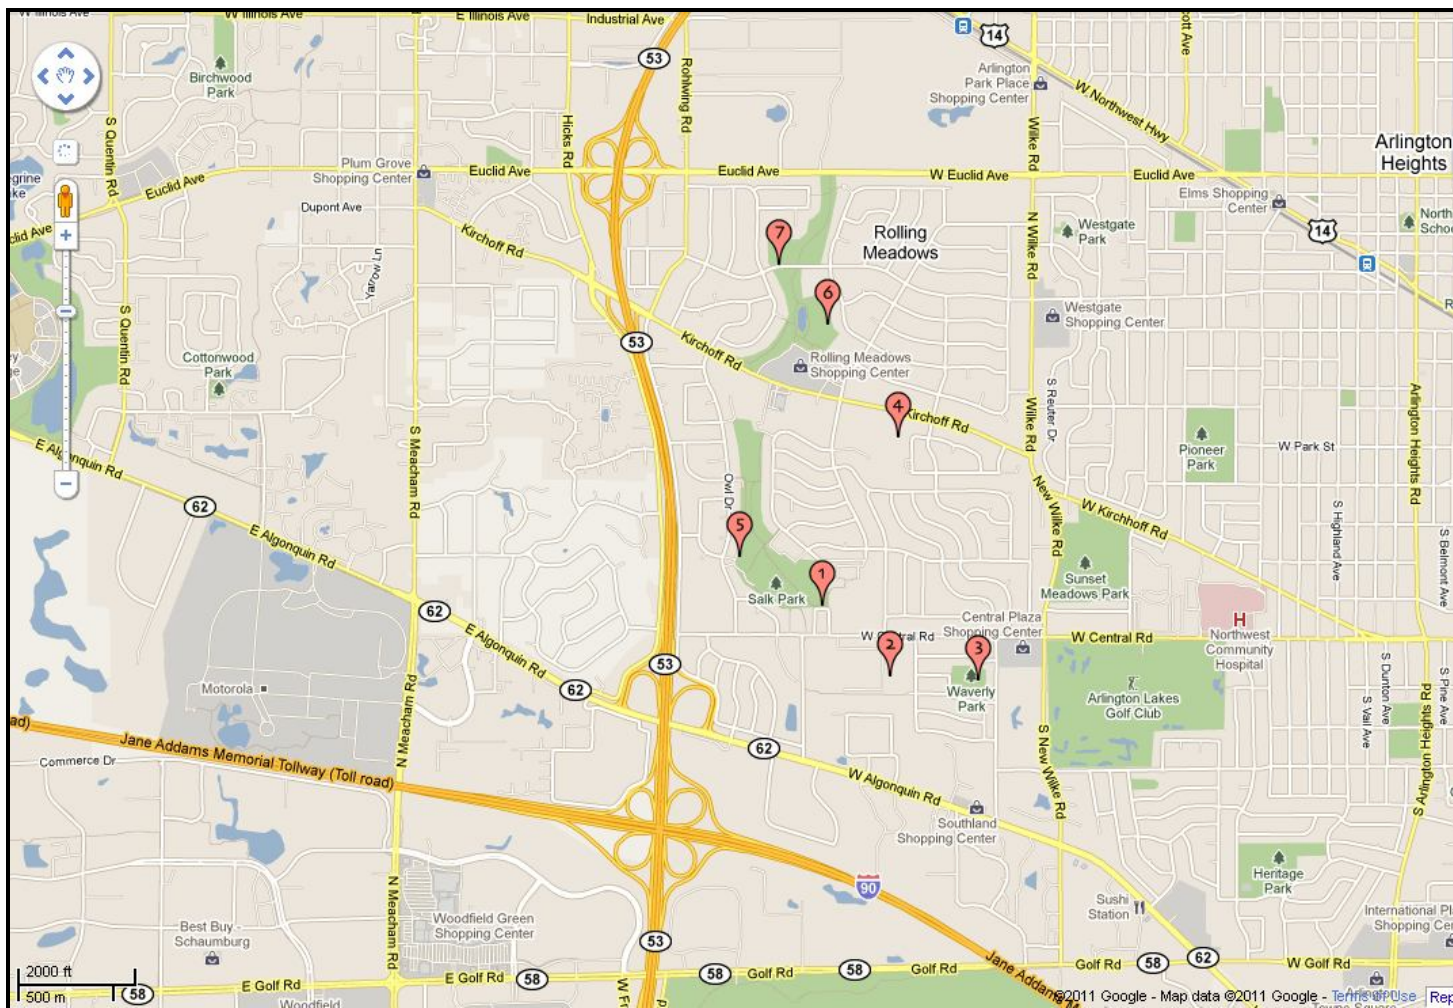

Dream Big Patriots Classic Tournament

June 9-12, 2011

Field Locations

<p>#1 - RMJV (North & South) Rolling Meadows Junior Varsity Fields 3000 Central Rd, Rolling Meadows 60008 Parking behind "Opera in Focus" bldg. Tournament headquarters.</p>	<p>#2 - RMHS Rolling Meadows High School Varsity Field 2901 W Central Rd, Rolling Meadows, IL 60008 East side of High School bldg.</p>
<p>#3 - WAVE Waverly Park 4400 Maple Ct, Rolling Meadows, IL 60008 1 block east of Rolling Meadows High School.</p>	<p>#4 - SAND Sandberg Field 2401 Kirchoff Rd, Rolling Meadows, IL 60008 Behind Meadows Baptist Church</p>
<p>#5 - MACK McKenzie Field 3900 Owl Dr, Rolling Meadows, IL 60008 Next to Nelson Sports Complex (Pool & Ice Arena)</p>	<p>#6 - KH (North & South) Kimball Hill Park 2905 Meadow Drive, Rolling Meadows, IL 60008 Park behind Jewel-Osco / US Post Office</p>
<p>#7 - KLMP Klemp Field 3300 Campbell St, Rolling Meadows, IL 60008 Just North of Kimball Hill Park fields.</p>	

Field Locations

<p>#8 - HHS (East & West) Hersey High School Varsity & JV Fields 2100 E Thomas St, Arlington Heights, IL 60070</p>	<p>#9 - PAT Patriots Park 1800 N Dale Ave, Arlington Heights, IL 60004 West of MacArthur Middle School. Park on Dale Ave.</p>
<p>#10 - MUIR Muir Field 1001 Oak Ave, Prospect Heights, IL 60070 Immediately South of Jolly Fun Academy Daycare.</p>	<p>#11 - OP (Fields 1-3) Osage Park 2076 N Old Hicks Rd, Palatine, IL 60074</p>
<p>#12 - HORIZ3 (#3 east field) Horizon Park 355 S. Schoenbeck Road Wheeling, IL 60090 Next to Indian Trail Public Library</p>	<p>#13 - MCDON McDonald Field 210 W Camp McDonald Rd, Prospect Heights, IL 60070 At the corner of Camp McDonald Rd and Elm</p>